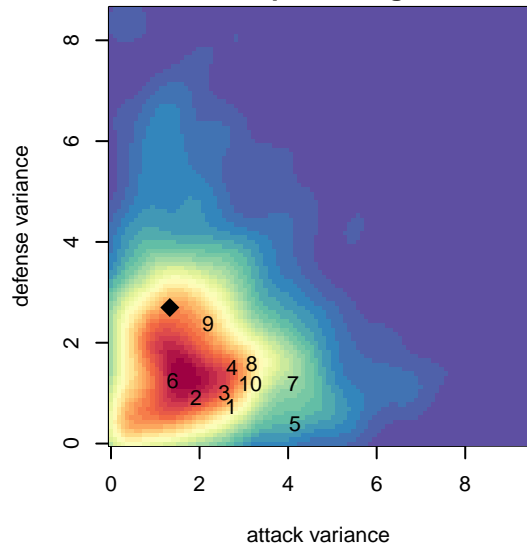

ISC Gunners Select B03

Issaquah SC
 Issaquah, WA
 B03 total strength=784
 attack=1.2 defense=0.75
 fall league = PSPL Copa U14
 spr league = Spr PSPL Copa U14
 notes= Drake 2014

alt names used:
 ISC Gunners B03 Select
 ISC GUNNERS FCISC GUNNERS B03 SELEC
 ISC Gunners B03 Select
 ISC Gunners B03 Select

Venues played:
 2016 Gunners Invitational 2003 Gold
 2016 Crossfire Select U14 Bronze
 2016 PSPL Copa U14
 2016 Spr PSPL Copa U14

ISC Gunners Select B03
 Dots are actual minus expected GF (blue circles) and GA (red triangles).
 Blue line is smoothed change in attack strength. Red is smoothed change in defense strength.

**attack and defense variance (black dot)
relative to other teams
and top 10 in region**

**attack and defense rating
relative to others at age
and all opponents in last 13 months**

Performance relative to 13 month average