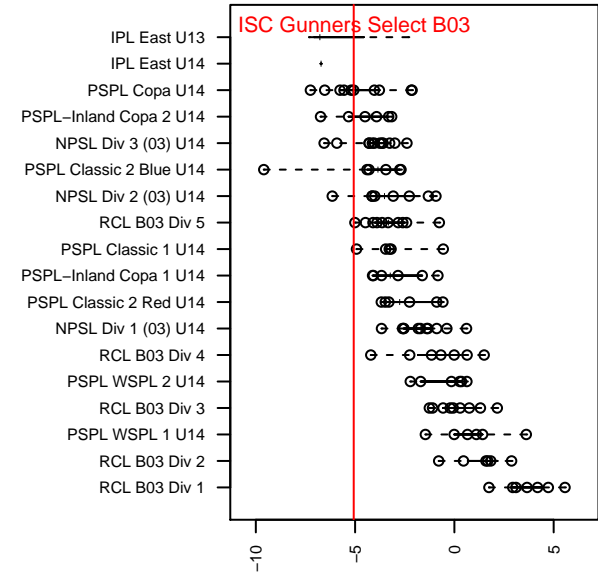

ISC Gunners Select B03

Issaquah SC
 Issaquah, WA
 B03 total strength=784
 attack=1.2 defense=0.75
 fall league = PSPL Copa U14
 spr league = Spr PSPL Copa U14
 notes= Drake 2014

alt names used:
 ISC Gunners B03 Select
 ISC GUNNERS FCISC GUNNERS B03 SELEC
 ISC Gunners B03 Select
 ISC Gunners B03 Select

Venues played:
 2016 Gunners Invitational 2003 Gold
 2016 Crossfire Select U14 Bronze
 2016 PSPL Copa U14
 2016 Spr PSPL Copa U14

ISC Gunners Select B03
 Dots are actual minus expected GF (blue circles) and GA (red triangles).
 Blue line is smoothed change in attack strength. Red is smoothed change in defense strength.

**attack and defense variance (black dot)
relative to other teams
and top 10 in region**

**attack and defense rating
relative to others at age
and all opponents in last 13 months**

Performance relative to 13 month average