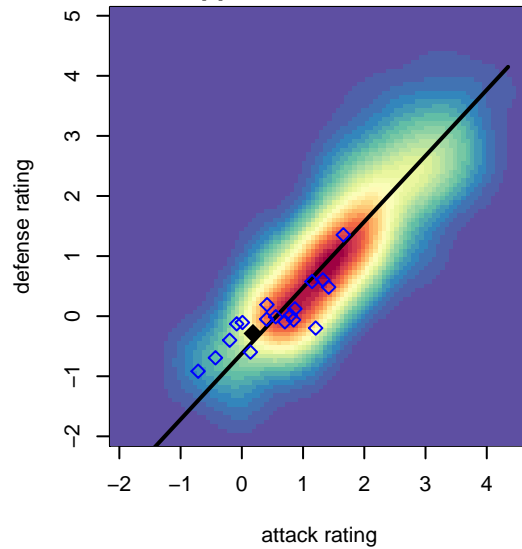

ISC Gunners Select B03

Issaquah SC
 Issaquah, WA
 B03 total strength=784
 attack=1.2 defense=0.75
 fall league = PSPL Copa U14
 spr league = Spr PSPL Copa U14
 notes= Drake 2014

alt names used:
 ISC Gunners B03 Select
 ISC GUNNERS FCISC GUNNERS B03 SELEC
 ISC Gunners B03 Select
 ISC Gunners B03 Select

Venues played:
 2016 Gunners Invitational 2003 Gold
 2016 Crossfire Select U14 Bronze
 2016 PSPL Copa U14
 2016 Spr PSPL Copa U14

ISC Gunners Select B03
 Dots are actual minus expected GF (blue circles) and GA (red triangles).
 Blue line is smoothed change in attack strength. Red is smoothed change in defense strength.

**attack and defense variance (black dot)
relative to other teams
and top 10 in region**

**attack and defense rating
relative to others at age
and all opponents in last 13 months**

Performance relative to 13 month average