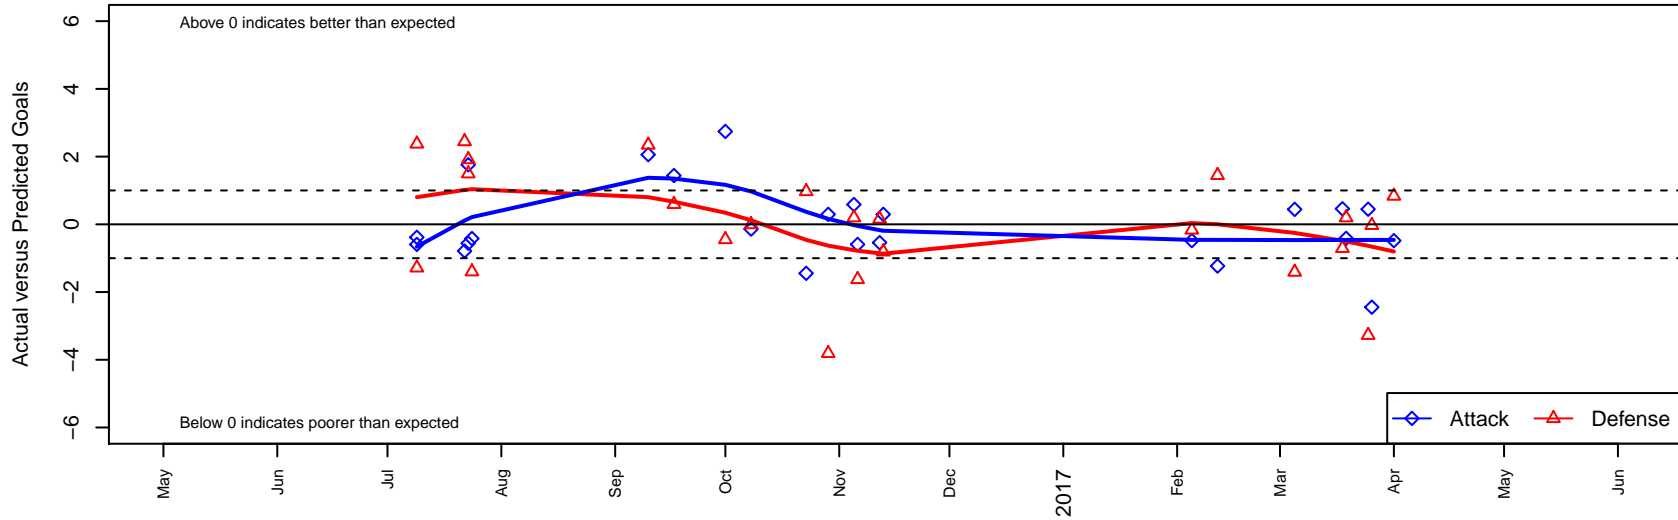

ISC Gunners Select B03

Issaquah SC
 Issaquah, WA
 B03 total strength=784
 attack=1.2 defense=0.75
 fall league = PSPL Copa U14
 spr league = Spr PSPL Copa U14
 notes= Drake 2014

alt names used:
 ISC Gunners B03 Select
 ISC GUNNERS FCISC GUNNERS B03 SELEC
 ISC Gunners B03 Select
 ISC Gunners B03 Select

Venues played:
 2016 Gunners Invitational 2003 Gold
 2016 Crossfire Select U14 Bronze
 2016 PSPL Copa U14
 2016 Spr PSPL Copa U14

ISC Gunners Select B03
 Dots are actual minus expected GF (blue circles) and GA (red triangles).
 Blue line is smoothed change in attack strength. Red is smoothed change in defense strength.

**attack and defense variance (black dot)
relative to other teams
and top 10 in region**

**attack and defense rating
relative to others at age
and all opponents in last 13 months**

Performance relative to 13 month average